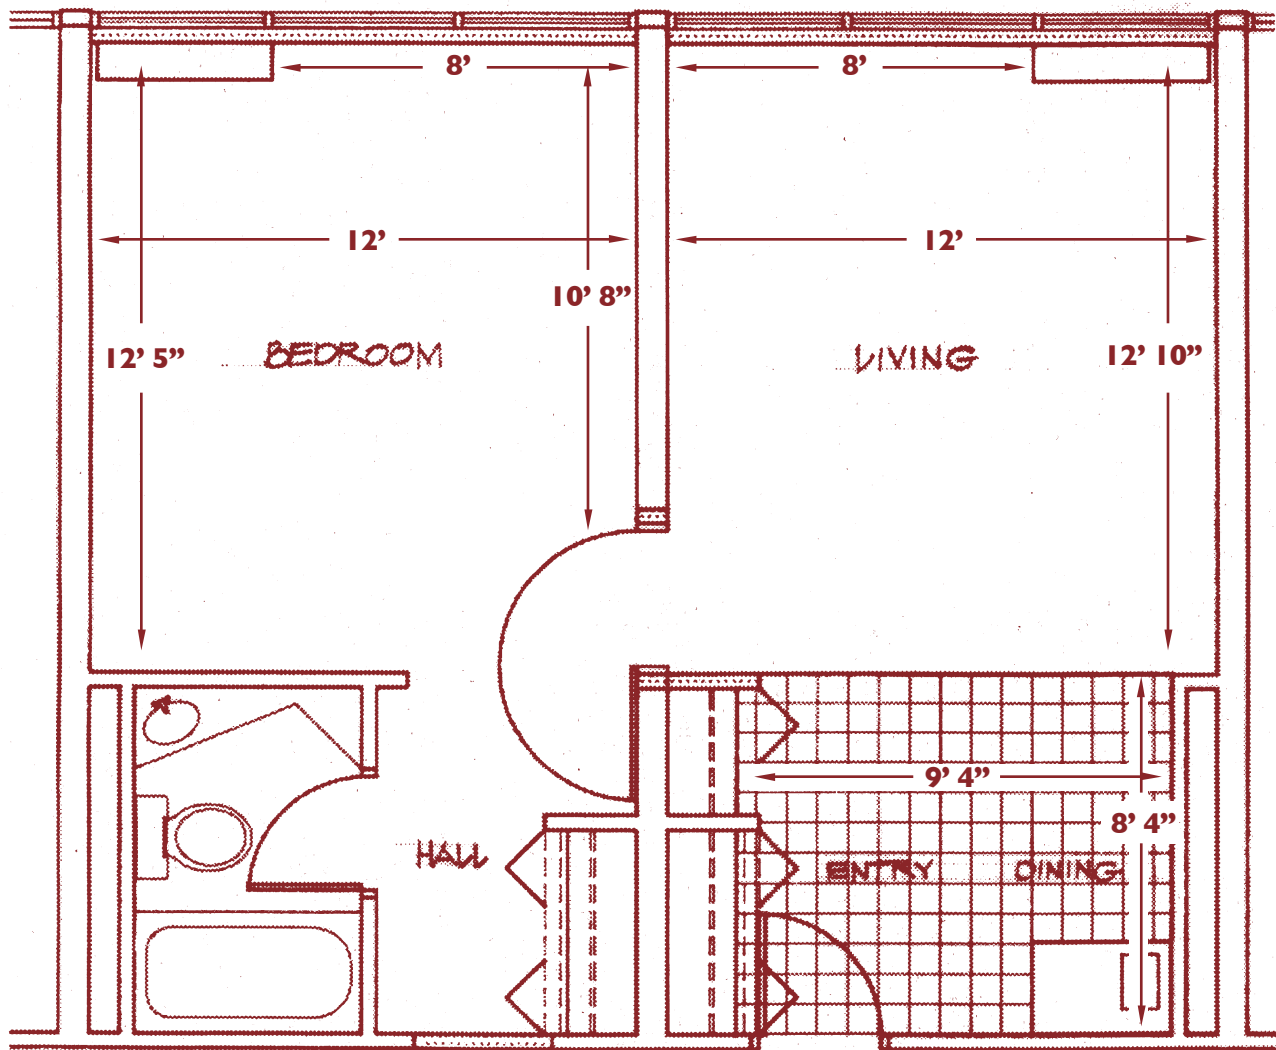

Room Layout & Suite Features

One-Bedroom Suite (Handicap Units Available) 540 sq. ft.

Our suites feature:

- private bathrooms
- kitchenettes—with small fridge/freezer, sink and microwave
- emergency response system
- smoke detectors & sprinklers
- wall-to-wall carpeting
- window treatments
- walk-in shower or tub
- large windows, abundant light
- individual heat and A/C
- handicap accessible
- showers available